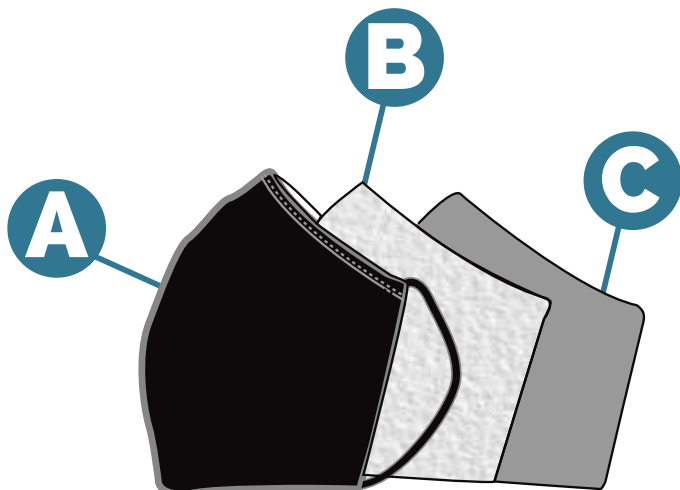

A Anti Bacteria Fabric with
Ultifresh™ Treatment

B BFE ≥ 99%
Virus Filtration Sheet

C 100% Softstyle
Cotton