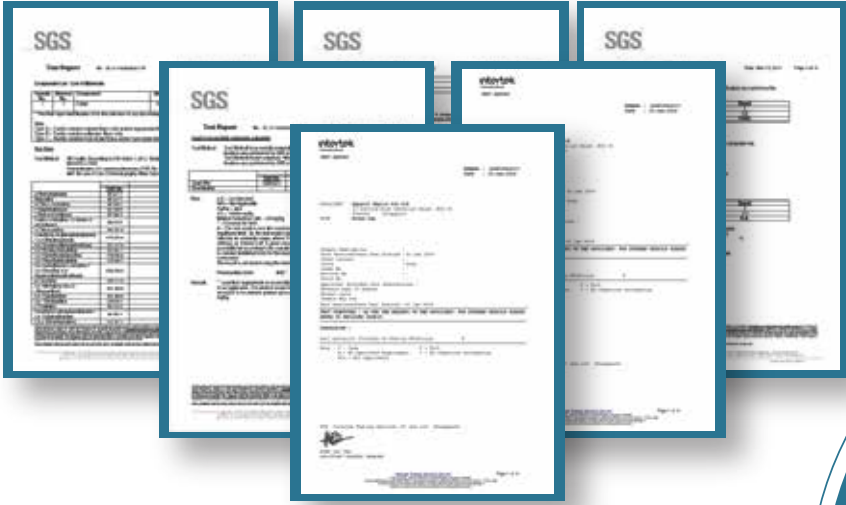

STANDARD PROTECTIVE MASK

PROFESSIONAL TEST REPORTS

SGS and Intertek Certified